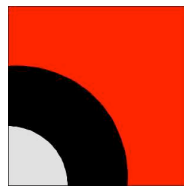

### Make 4 blocks

Each block contains  
 1 - 6" half square triangle  
 Black/Red  
 1 - 3" black square  
 2 - 3" x 6" rectangle (add  
 1/2 to each piece for seam  
 allowance)