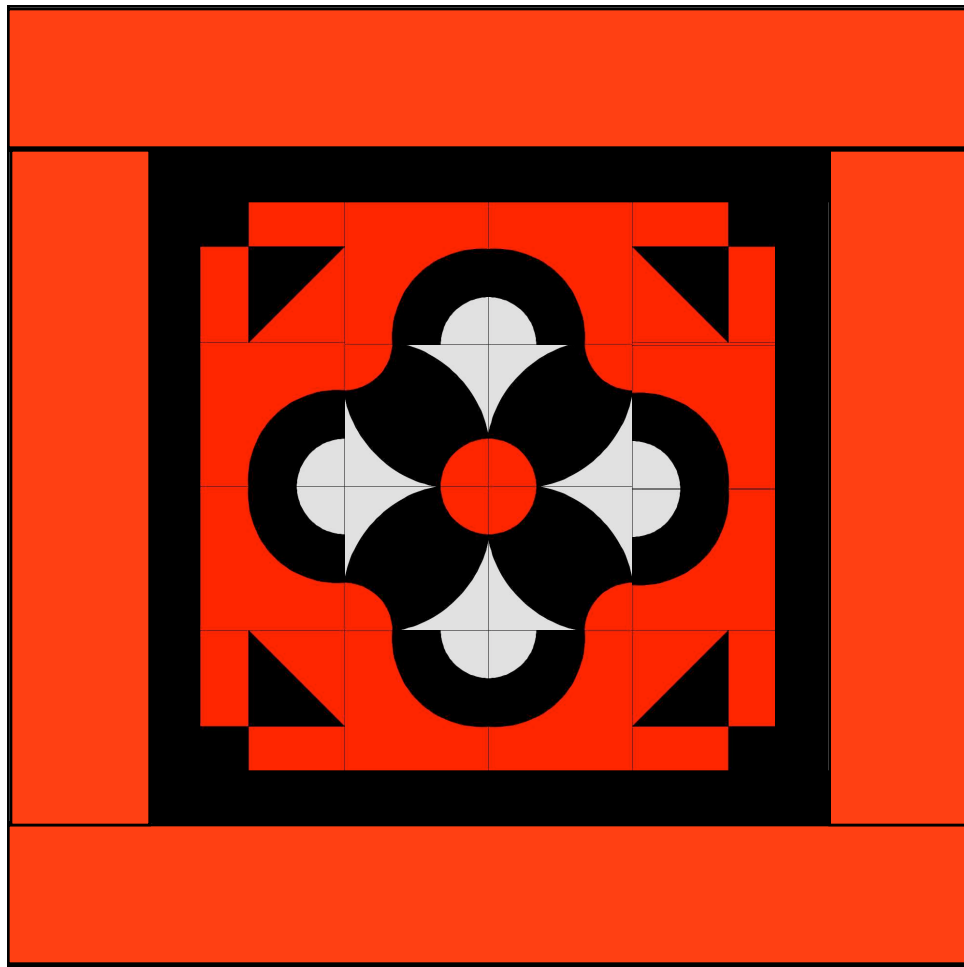

# Block Chart 11

### Make 4 blocks

Each block contains  
 1 - 6" half square triangle  
 Black/Red  
 1 - 3" black square  
 2 - 3" x 6" rectangle (add  
 1/2 to each piece for seam  
 allowance)