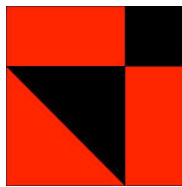

### Make 4 blocks

Each block contains  
 1 - 6" half square triangle  
 Black/Red  
 1 - 3" black square  
 2 - 3" x 6" rectangle (add  
 1/2 to each piece for seam  
 allowance)