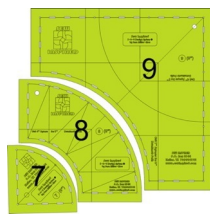

Block Chart 11

Make 4 blocks

Each block contains
1 - 6" half square triangle
Black/Red
1 - 3" black square
2 - 3" x 6" rectangle (add
1/2 to each piece for seam
allowance)

Make 8 blocks

Make 4 blocks